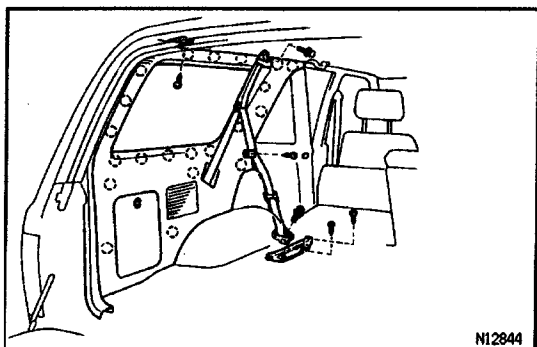

- (d) Remove the clip and the rear seat side garnish.
- (e) Remove the screw and the deck side trim.

3. REMOVE REAR QUARTER WINDOW

- (a) w/ Diversity Antenna:
Disconnect the connector.
- (b) Remove the 11 nuts.
- (c) Using a knife, cut loose a sealer between the glass and the body panel.

NOTICE: Do not damage the body and the glass.

REAR QUARTER WINDOW INSTALLATION

1. PREPARE ITEMS LISTED

2. CLEAN BODY AND GLASS

Wipe off any adhesive left on the body and glass with cleaner.

3. INSTALL REAR QUARTER WINDOW

(a) Install the butyl tape to the glass.

- (b) Place the bolts of retainers into the body holes.
- (c) Tap the glass by hand.
- (d) Install the 11 nuts.

Torque: 4.9 N-m (50 kgf-cm, 43 in.-lbf)

NOTICE: Do not exceed the specified torque.

- (e) w/Diversity Antenna:
Connect the connectors.

4. INSTALL DECK SIDE TRIM

- (a) Install the deck side trim with the screw.
- (b) Install the rear seat side garnish with the clip.
- (c) Install the rear door scuff plate with the 2 screws.
- (d) Install the belt hanger with the screw.
- (e) Install the rear seat belt guide and the belt anchor with the 2 bolts.