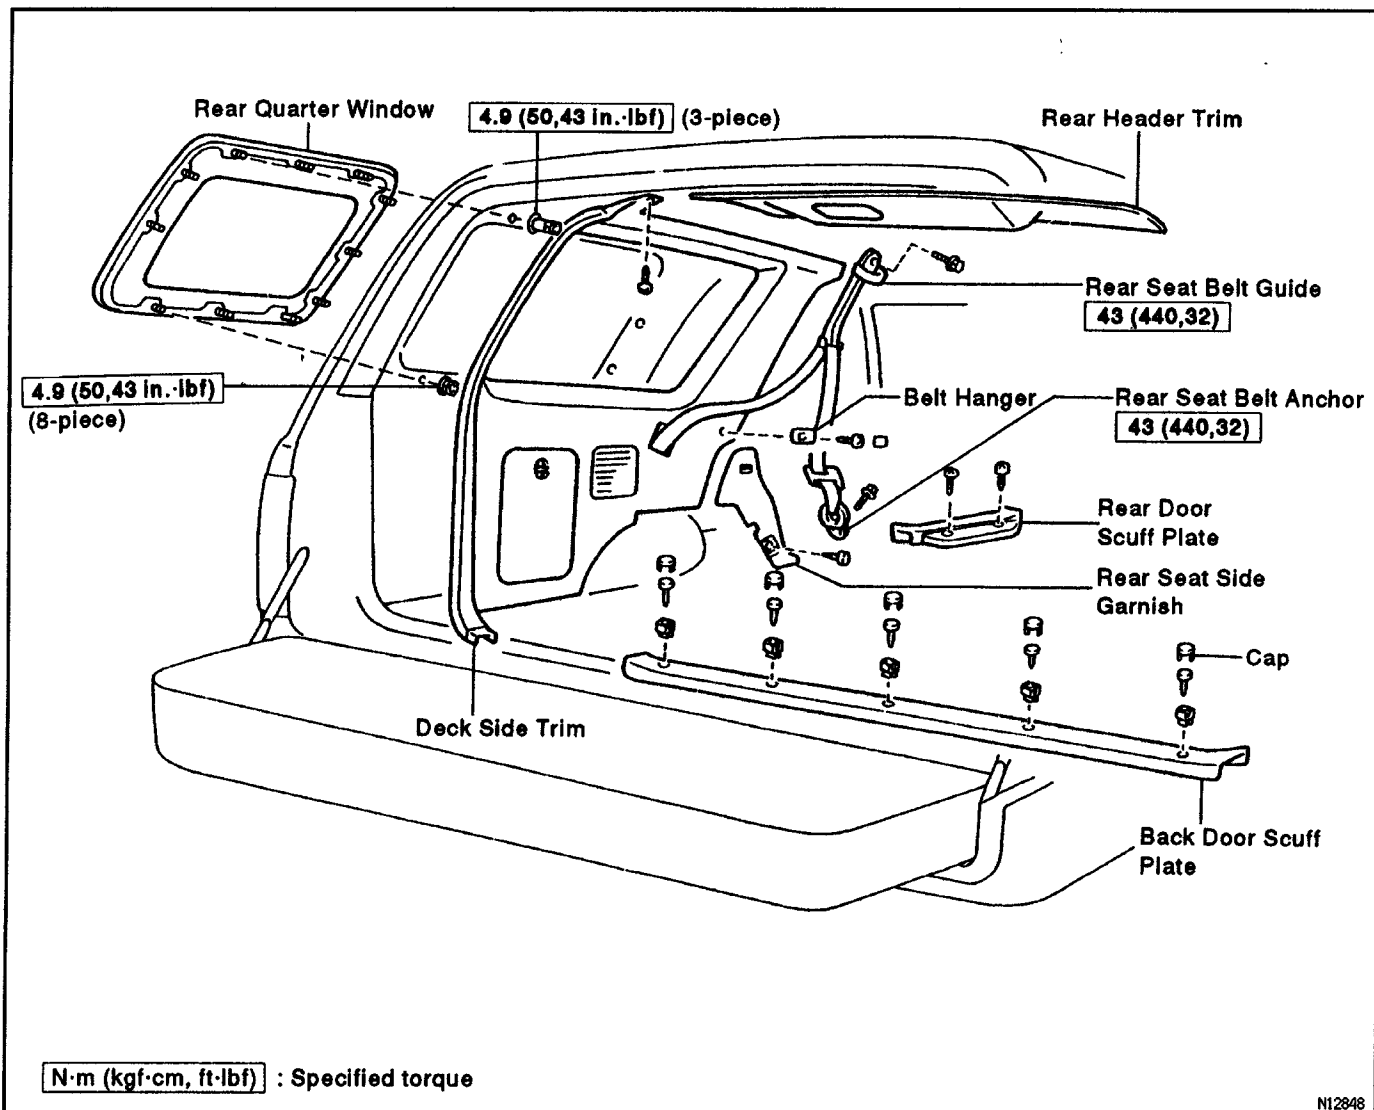

QUARTER WINDOW GLASS COMPONENTS

REAR QUARTER WINDOW REMOVAL

1. REMOVE REAR HEADER TRIM AND BACK DOOR SCUFF PLATE

- (a) Remove the rear header trim and the connector.
- (b) Remove the 5 caps, screws and the back door scuff plate.

2. REMOVE DECK SIDE TRIM

- (a) Remove the screw with the deck side trim.
- (b) Remove the 2 bolts, the rear seat belt anchor and the belt guide.
- (c) Remove the screw and the belt hanger.
- (d) Remove the 2 screws and the rear door scuff plate.

- (d) Remove the clip and the rear seat side garnish.
- (e) Remove the screw and the deck side trim.

3. REMOVE REAR QUARTER WINDOW

- (a) w/ Diversity Antenna:
Disconnect the connector.
- (b) Remove the 11 nuts.
- (c) Using a knife, cut loose a sealer between the glass and the body panel.

- (e) w/Diversity Antenna:
Connect the connectors.

4. INSTALL DECK SIDE TRIM

- (a) Install the deck side trim with the screw.
- (b) Install the rear seat side garnish with the clip.
- (c) Install the rear door scuff plate with the 2 screws.
- (d) Install the belt hanger with the screw.
- (e) Install the rear seat belt guide and the belt anchor with the 2 bolts.