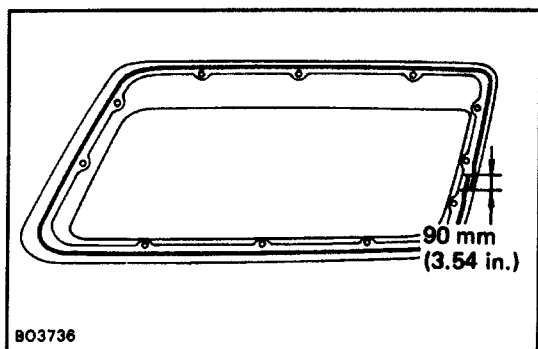

3. INSTALL REAR QUARTER WINDOW

(a) Install the butyl tape to the glass.