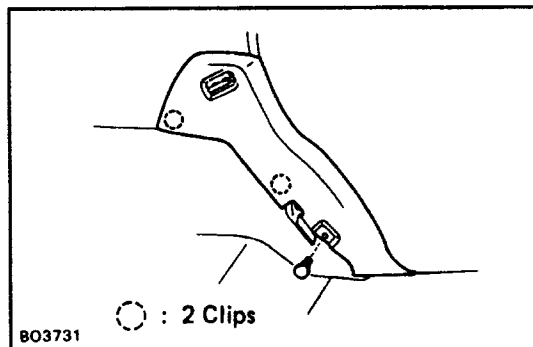

QUARTER WINDOW GLASS COMPONENTS

REAR QUARTER WINDOW REMOVAL

1. REMOVE REAR HEADER TRIM AND BACK DOOR SCUFF PLATE

- (a) Remove the rear header trim and the connector.
- (b) Remove the 5 caps, screws and the back door scuff plate.

2. REMOVE DECK SIDE TRIM

- (a) Remove the screw with the deck side trim.
- (b) Remove the 2 bolts, the rear seat belt anchor and the belt guide.
- (c) Remove the screw and the belt hanger.
- (d) Remove the 2 screws and the rear door scuff plate.

- (d) Remove the clip and the rear seat side garnish.
- (e) Remove the screw and the deck side trim.

3. REMOVE REAR QUARTER WINDOW

- (a) w/ Diversity Antenna:
Disconnect the connector.
- (b) Remove the 11 nuts.
- (c) Using a knife, cut loose a sealer between the glass and the body panel.

- (e) w/Diversity Antenna:
Connect the connectors.

4. INSTALL DECK SIDE TRIM

- (a) Install the deck side trim with the screw.
- (b) Install the rear seat side garnish with the clip.
- (c) Install the rear door scuff plate with the 2 screws.
- (d) Install the belt hanger with the screw.
- (e) Install the rear seat belt guide and the belt anchor with the 2 bolts.