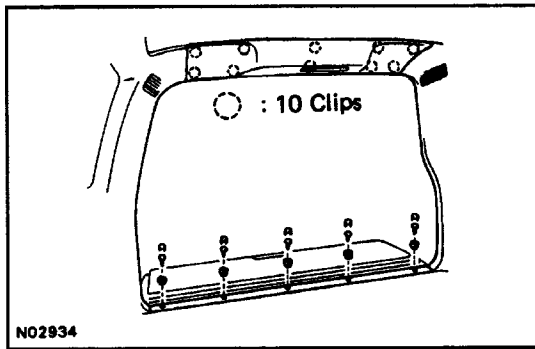

5. INSTALL REAR HEADER TRIM AND BACK DOOR SCUFF PLATE

- (a) Connect the connector.
- (b) Install the rear header trim.
- (c) Install the back door scuff plate with the 5 screws.
- (d) Install the 5 caps.