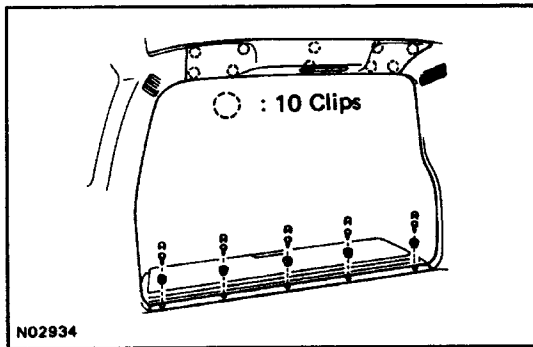

QUARTER WINDOW GLASS COMPONENTS

REAR QUARTER WINDOW REMOVAL

1. REMOVE REAR HEADER TRIM AND BACK DOOR SCUFF PLATE

- (a) Remove the rear header trim and the connector.
- (b) Remove the 5 caps, screws and the back door scuff plate.

2. REMOVE DECK SIDE TRIM

- (a) Remove the screw with the deck side trim.
- (b) Remove the 2 bolts, the rear seat belt anchor and the belt guide.
- (c) Remove the screw and the belt hanger.
- (d) Remove the 2 screws and the rear door scuff plate.

- (d) Remove the clip and the rear seat side garnish.
- (e) Remove the screw and the deck side trim.

3. REMOVE REAR QUARTER WINDOW

- (a) w/ Diversity Antenna:
Disconnect the connector.
- (b) Remove the 11 nuts.
- (c) Using a knife, cut loose a sealer between the glass and the body panel.

- (e) w/Diversity Antenna:
Connect the connectors.

4. INSTALL DECK SIDE TRIM

- (a) Install the deck side trim with the screw.
- (b) Install the rear seat side garnish with the clip.
- (c) Install the rear door scuff plate with the 2 screws.
- (d) Install the belt hanger with the screw.
- (e) Install the rear seat belt guide and the belt anchor with the 2 bolts.