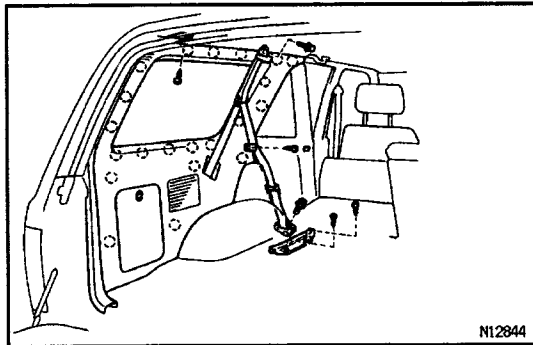

QUARTER WINDOW GLASS COMPONENTS

REAR QUARTER WINDOW REMOVAL

1. REMOVE REAR HEADER TRIM AND BACK DOOR SCUFF PLATE

- (a) Remove the rear header trim and the connector.
- (b) Remove the 5 caps, screws and the back door scuff plate.

2. REMOVE DECK SIDE TRIM

- (a) Remove the screw with the deck side trim.
- (b) Remove the 2 bolts, the rear seat belt anchor and the belt guide.
- (c) Remove the screw and the belt hanger.
- (d) Remove the 2 screws and the rear door scuff plate.

- (d) Remove the clip and the rear seat side garnish.
- (e) Remove the screw and the deck side trim.

3. REMOVE REAR QUARTER WINDOW

- (a) w/ Diversity Antenna:
Disconnect the connector.
- (b) Remove the 11 nuts.
- (c) Using a knife, cut loose a sealer between the glass and the body panel.

- (e) w/Diversity Antenna:
Connect the connectors.

4. INSTALL DECK SIDE TRIM

- (a) Install the deck side trim with the screw.
- (b) Install the rear seat side garnish with the clip.
- (c) Install the rear door scuff plate with the 2 screws.
- (d) Install the belt hanger with the screw.
- (e) Install the rear seat belt guide and the belt anchor with the 2 bolts.