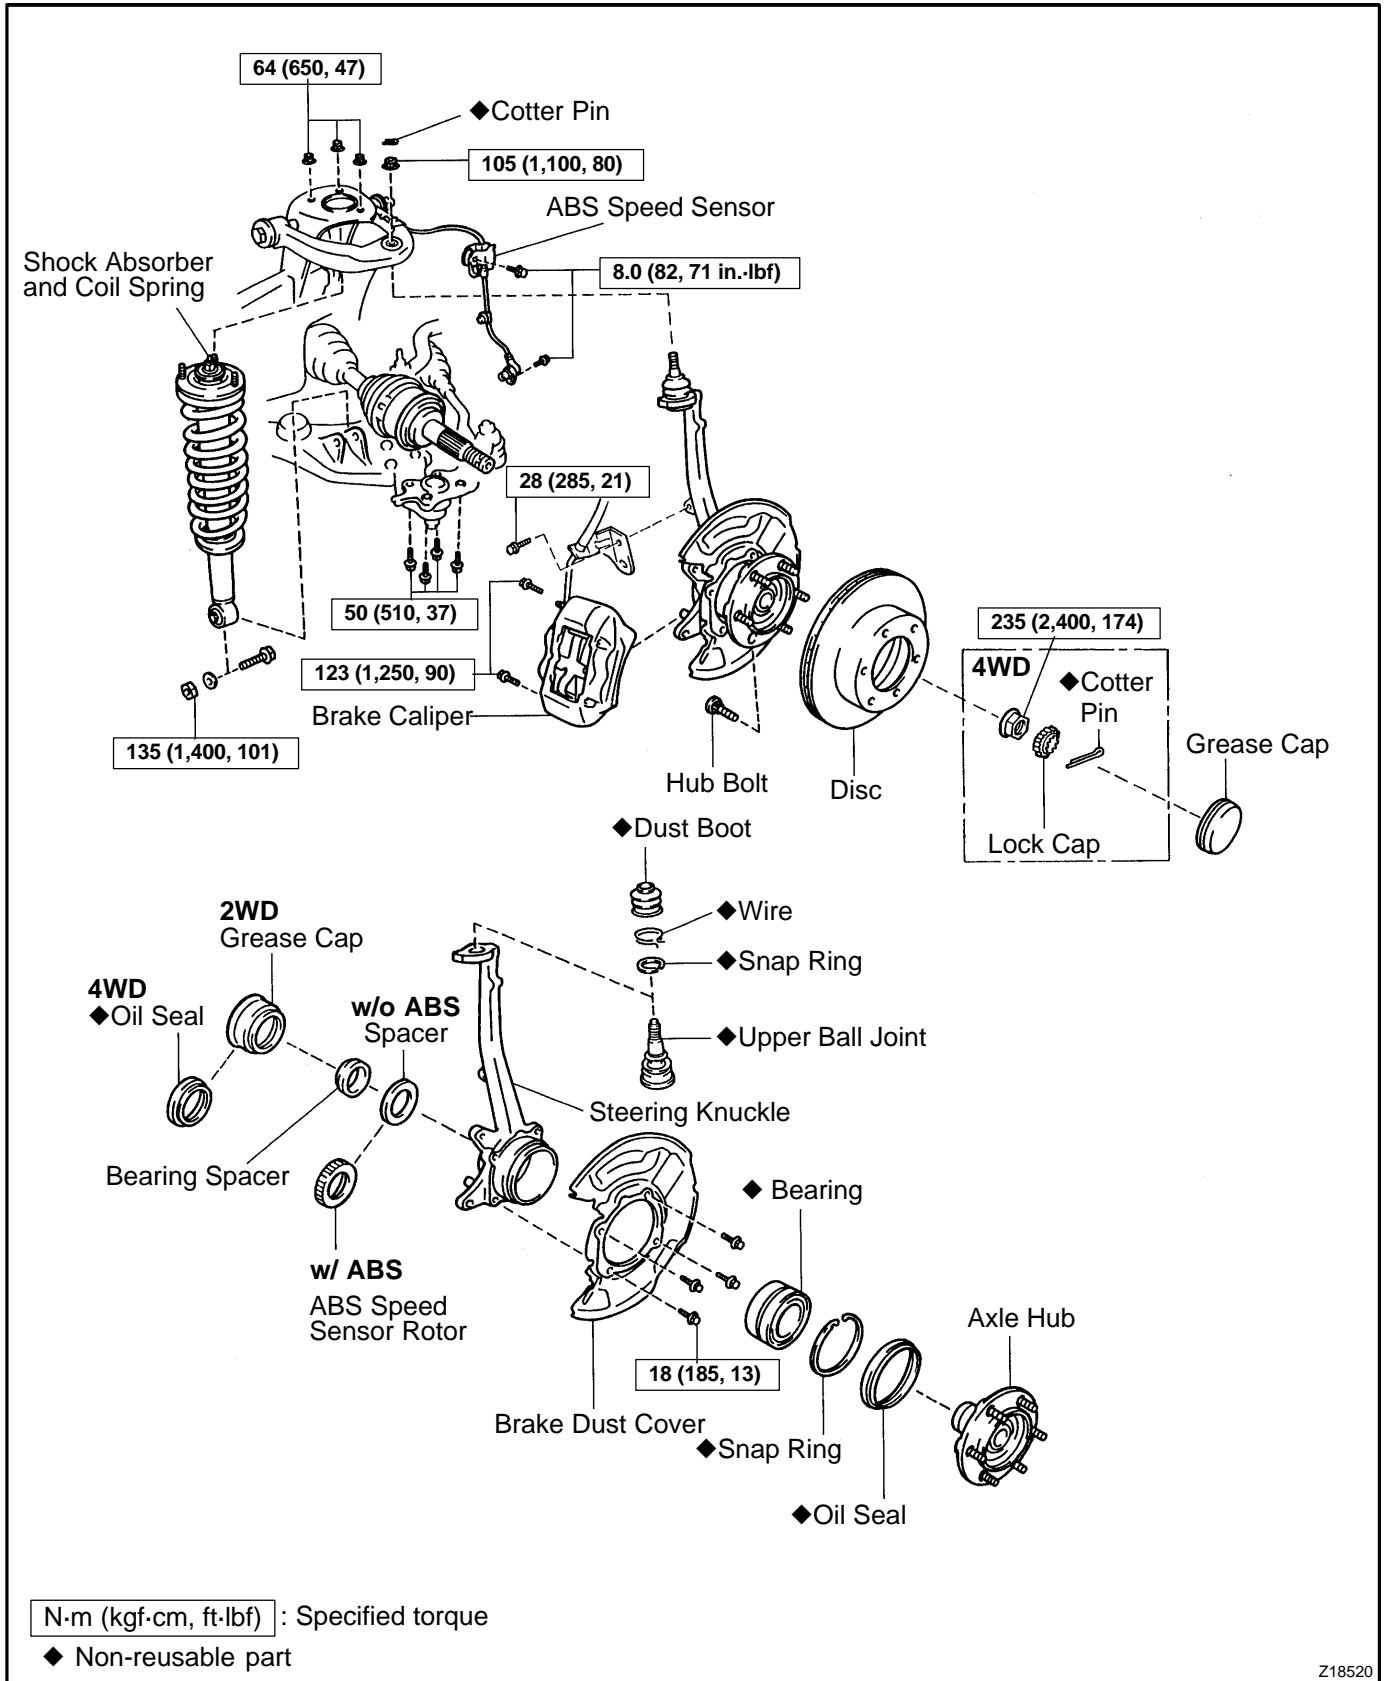

FRONT AXLE HUB COMPONENTS

SA04V-02

Z18520